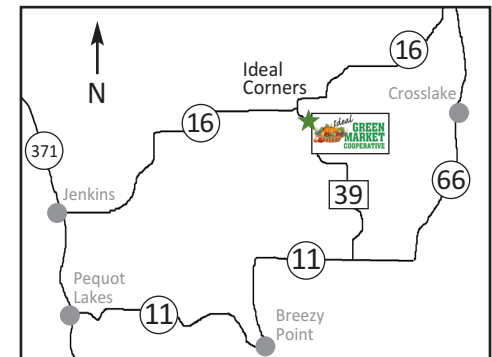

34988 County Road 39, Pequot Lakes
just off Crow Wing County Road 16, between
Pequot Lakes and Crosslake
(next door to Old Milwaukee Club)